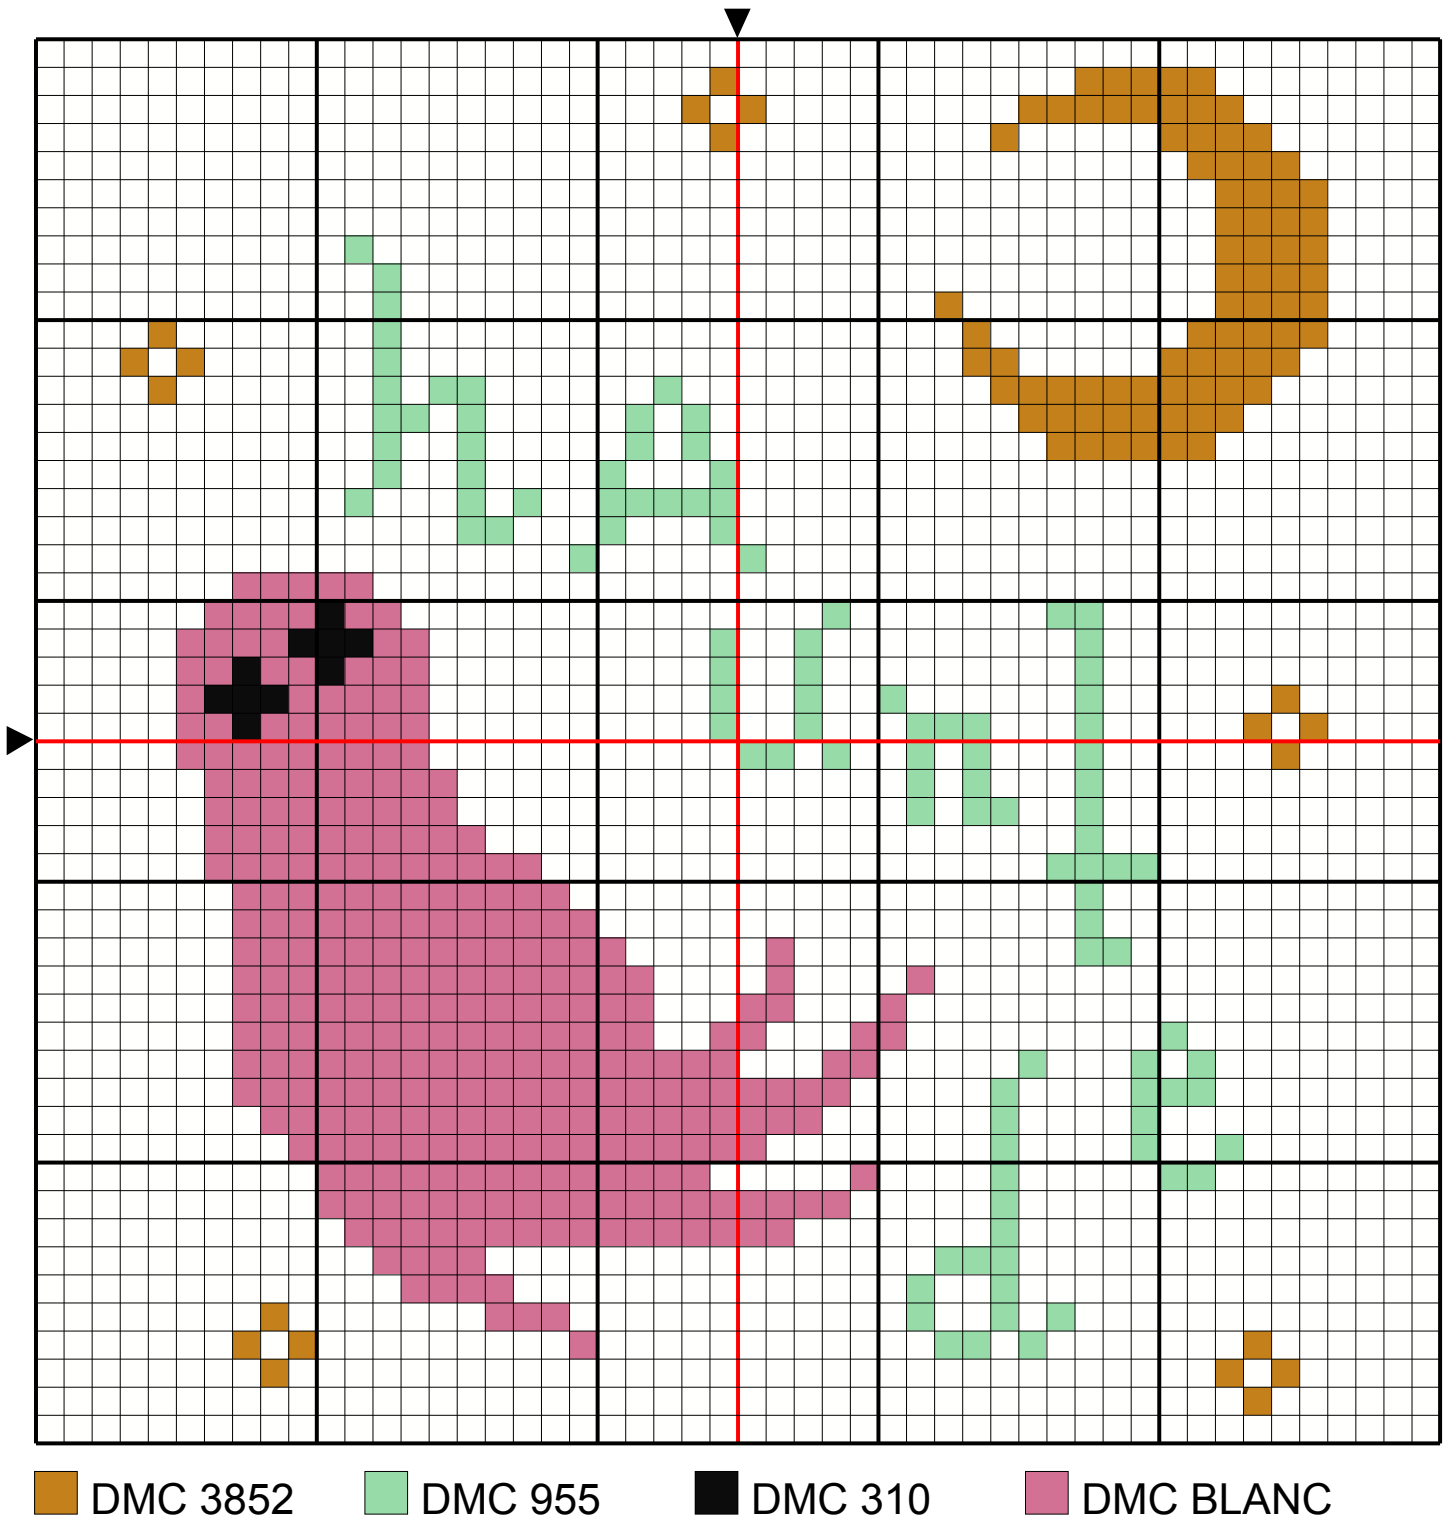

Haunted by Juniper Needleworks

DMC 3852
 ★ DMC 955
 DMC 310
 △ DMC BLANC

Haunted by Juniper Needleworks

Haunted by Juniper Needleworks

	Number	Name
●	DMC 3852	Straw very dark
★	DMC 955	Nile Green light
■	DMC 310	Black
△	DMC BLANC	White